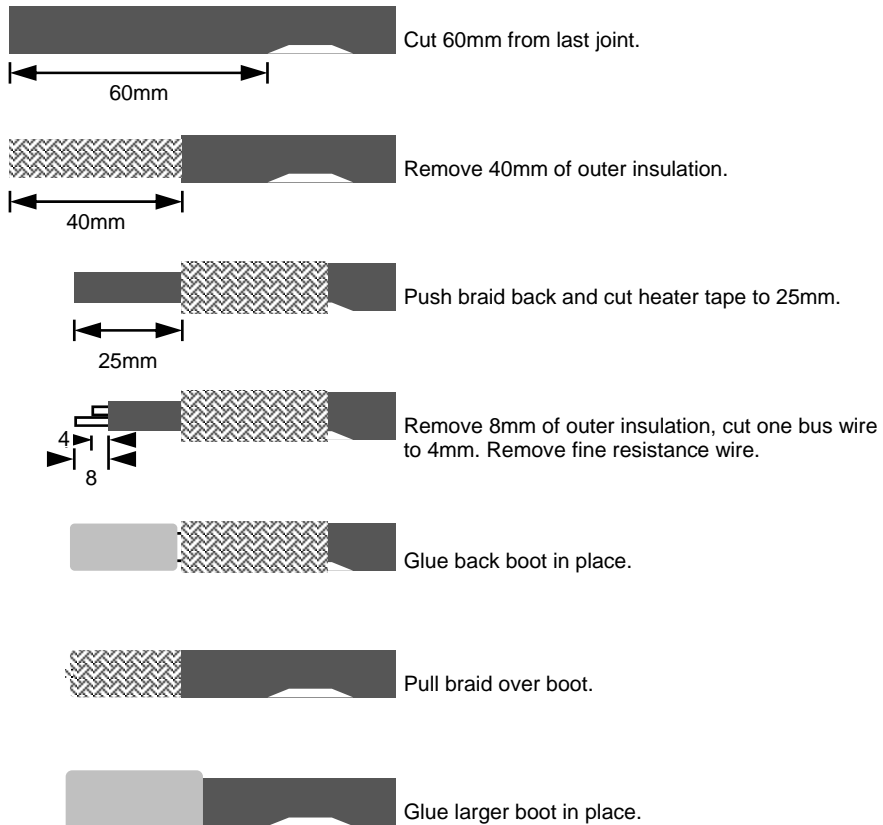

Termination Instructions For Braid & Over Extrusion Heating Tapes OPHB & OAFB (Glue On Boot Type)

Back End (Remote End)

Front End (Power End)