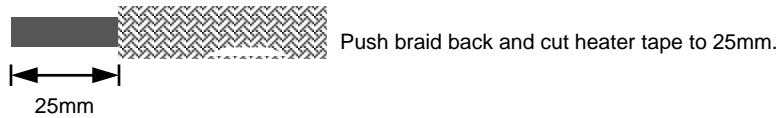

Termination Instructions For Braided Heating Tapes (Glue On Boot Type)

Back End (Remote End)

Front End (Power End)